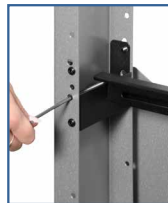

KIPC2549B(-S)
KIPC2550B(-S)
KIPC2555B(-S)

Portrait Back-to-Back Kiosk

Fits most 49", 50" or 55" displays less than 1.81" (46mm) deep

- Accommodates ultra-thin or deeper commercial displays up to 1.81" (46mm) thick, while accentuating the slim, curvature kiosk design
- Designed with architectural aluminum and a 3/8" steel base plate that provides stability, strength and corrosion resistance
- Two thermostat controlled fans quietly exhaust heat from inside the kiosk, ensuring proper airflow
- Six outlet, UL- and cUL-approved surge suppressor with 6' cord to protect voltage-sensitive components from damaging power surges
- Internal micro-adjustments allow for quick positioning of display within the kiosk window for flush alignment
- Secured doors allow convenient access to the display, media player and other internal components for easy installation and maintenance
- Stand-alone or fully integrated with display, audio components, media player and input components
- Supports a wide range of aesthetic options including multiple colors, vinyl wraps, etc. to best match the environment or promote brand strategy
- Pre-assembled to simplify installation of entire solution
- High-performance, premium powder coat finish protects the unit and extends the product lifespan
- Wheel Base KIPC25B(-S)-WHL models are available with 2" casters and leveling feet, which allows you to easily move the kiosk around and lock it into place

Note: Kiosk enclosure does not include cover glass

Display Height Adjustability

Depth Adjustability

Keyed-Alike Cam Locks

Component Tray & Shelf

Wheel Base KIPC25B(-S)-WHL Models Available

RoHS

TAA COMPLIANT