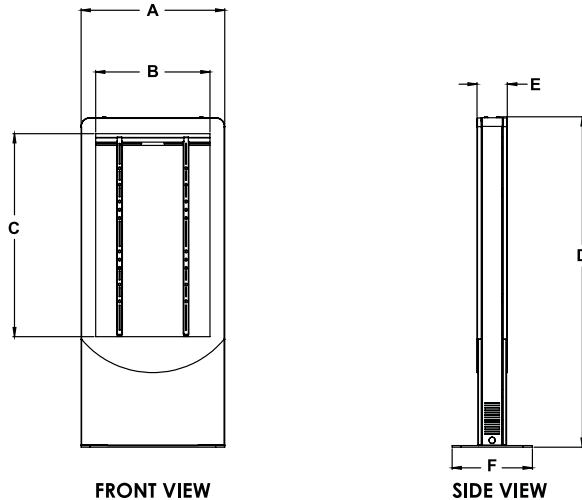

Product Specifications

	DIMENSIONS (W x H x D)	PRODUCT WEIGHT	LOAD CAPACITY	FINISH	AVAILABLE COLORS
KIPC2549B(-S) KIPC2550B(-S) KIPC2555B(-S)	34.00" x 78.20" x 20.50" (864 x 1986 x 521mm)	KIPC2549B(-S): 190lb (86kg) KIPC2550B(-S): 189lb (86kg) KIPC2555B(-S): 181lb (82kg)	125lb (56kg) Per Display	Powder Coat	KIPC2549B, KIPC2550B, KIPC2555B: Gloss Black KIPC2549B-S, KIPC2550B-S, KIPC2555B-S: Silver

Package Specifications

	PACKAGE SIZE (W x H x D)	PACKAGE SHIP WEIGHT	PACKAGE UPC CODE	PACKAGE CONTENTS	UNITS IN PACKAGE
KIPC2549B(-S) KIPC2550B(-S) KIPC2555B(-S)	38.00" x 86.00" x 27.00" (965 x 2185 x 685mm)	KIPC2549B(-S): 230lb (104kg) KIPC2550B(-S): 229lb (104kg) KIPC2555B(-S): 221lb (100kg)	KIPC2549B: 735029317753 KIPC2550B: 735029317791 KIPC2555B: 735029317814 KIPC2549B-S: 735029317777 KIPC2550B-S: 735029317807 KIPC2555B-S: 735029317821	Kiosk Enclosure, Display Mount, Installation Instructions and Mounting Hardware	1

Additional Models KIPC25B(-S)-WHL Models: Portrait Back-to-Back Kiosks with Wheel Base

Available Custom Kiosk Accessories

Hdmi and Component Video Cables
Stereo Speaker System with Amplifier
Logitech Webcameras

Clear or Non-glare Tempered Glass
Clear or Non-glare Polycarbonate
Logos and Graphics

Contact Peerless-AV Customer Care for more information at info@peerless-av.com or 800.865.2112

All dimensions = inch (mm)

MODEL NO.	DIMENSION "A"	DIMENSION "B"	DIMENSION "C"	DIMENSION "D"	DIMENSION "E"	DIMENSION "F"
KIPC2549B	34.00" (864mm)	24.15" (613mm)	42.78" (1087mm)	78.24" (1987mm)	7.20" (183mm)	19.00" (483mm)
KIPC2550B	34.00" (864mm)	24.63" (626mm)	43.66" (1109mm)	78.24" (1987mm)	7.20" (183mm)	19.00" (483mm)
KIPC2555B	34.00" (864mm)	27.03" (686mm)	48.05" (1220mm)	78.24" (1987mm)	7.20" (183mm)	19.00" (483mm)

Architect Specifications

The Portrait Back-to-Back Kiosk shall be a Peerless-AV model KIPC2549B(-S), KIPC2550B(-S) or KIPC2555B(-S) and shall be located where indicated on the plans. Assembly and installation shall be done according to instructions provided by the manufacturer.

Visit peerless-av.com to see the complete line of AV solutions from Peerless-AV, including outdoor displays, kiosks, display mounts, projector mounts, carts/stands, and a full assortment of accessories.

Peerless-AV
2300 White Oak Circle
Aurora, IL 60502 USA

(800) 865-2112
(630) 375-5100
Fax: (800) 359-6500

Peerless-AV EMEA
Unit 3 Watford Interchange
Colonial Way, Watford
Herts, WD24 4WP
United Kingdom
+44 (0) 1923 200100
Fax: +44 (0) 1923 200101

Peerless-AV Latin America
Av. de las Industrias 413
Parque Industrial Escobedo
General Escobedo, N.L.,
México, 66062
+52 (81) 8384-8300
Fax: +52 (81) 8384-8360

peerless-AV®
Driving Technology Through Innovation

LIT-1612 rev.4