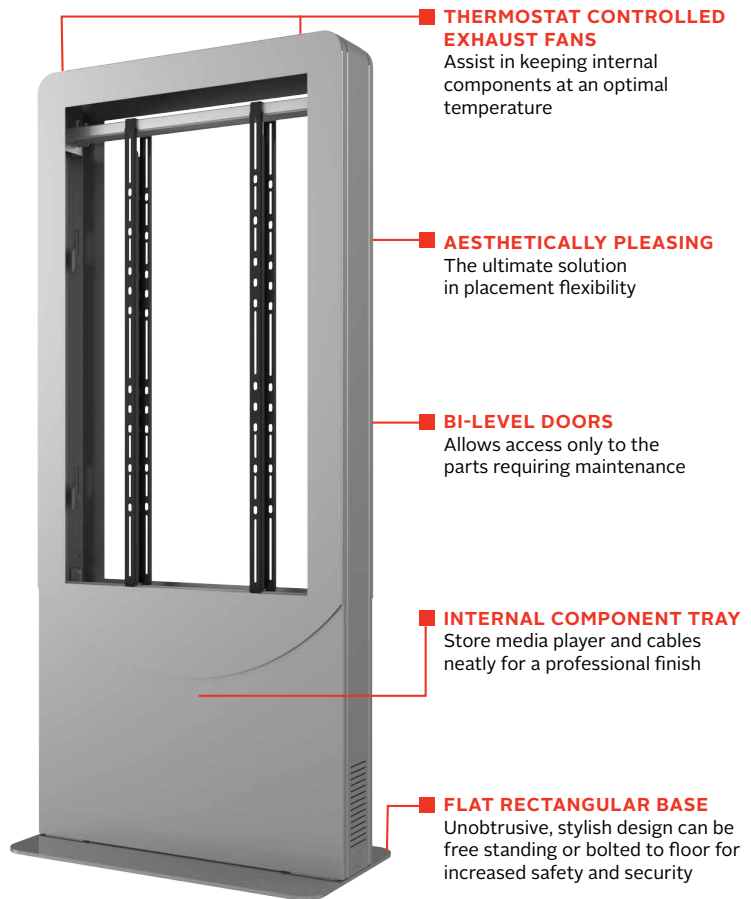

KIPC2549B(-S)
KIPC2550B(-S)
KIPC2555B(-S)

Portrait Back-to-Back Kiosk

Fits most 49", 50" or 55" displays less than 1.81" (46mm) deep

- Accommodates ultra-thin or deeper commercial displays up to 1.81" (46mm) thick, while accentuating the slim, curvature kiosk design
- Designed with architectural aluminum and a 3/8" steel base plate that provides stability, strength and corrosion resistance
- Two thermostat controlled fans quietly exhaust heat from inside the kiosk, ensuring proper airflow
- Six outlet, UL- and cUL-approved surge suppressor with 6' cord to protect voltage-sensitive components from damaging power surges
- Internal micro-adjustments allow for quick positioning of display within the kiosk window for flush alignment
- Secured doors allow convenient access to the display, media player and other internal components for easy installation and maintenance
- Stand-alone or fully integrated with display, audio components, media player and input components
- Supports a wide range of aesthetic options including multiple colors, vinyl wraps, etc. to best match the environment or promote brand strategy
- Pre-assembled to simplify installation of entire solution
- High-performance, premium powder coat finish protects the unit and extends the product lifespan
- Wheel Base KIPC25B(-S)-WHL models are available with 2" casters and leveling feet, which allows you to easily move the kiosk around and lock it into place

Note: Kiosk enclosure does not include cover glass

Display Height Adjustability

Depth Adjustability

Keyed-Alike Cam Locks

Component Tray & Shelf

Wheel Base KIPC25B(-S)-WHL Models Available

RoHS

TAA COMPLIANT